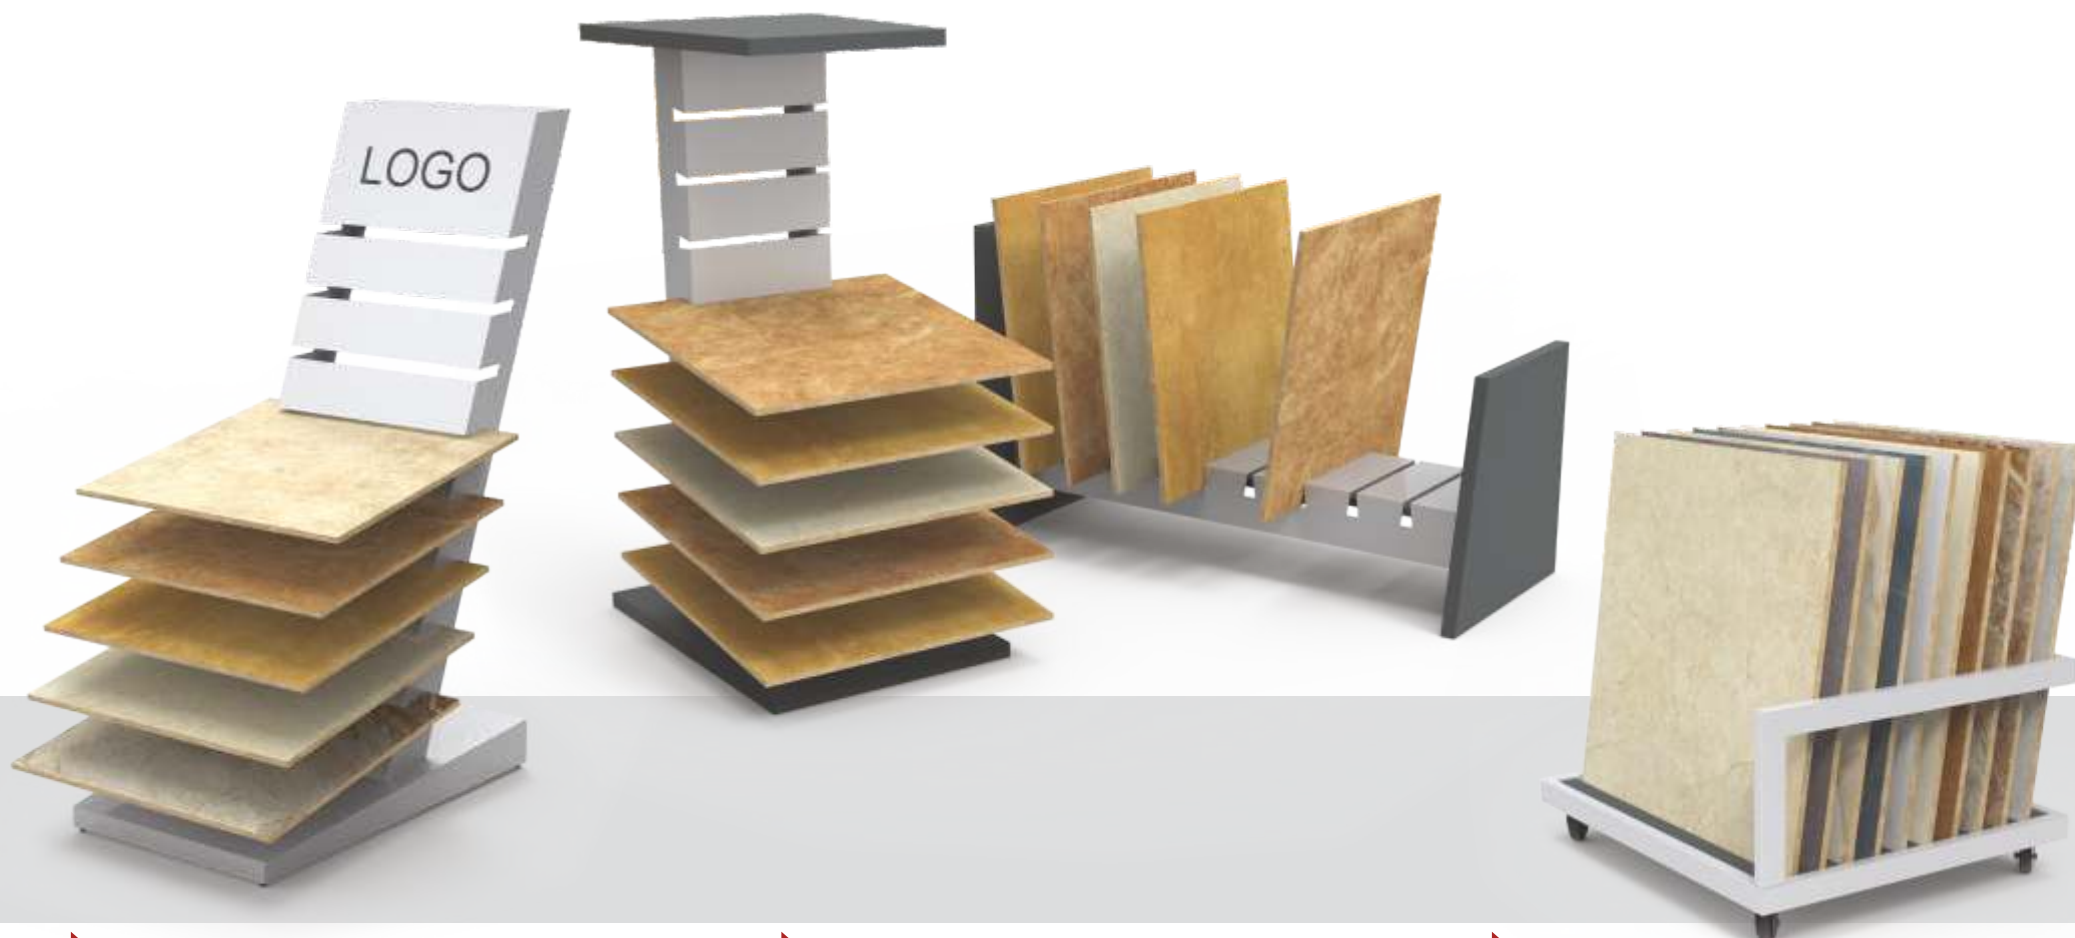

Panel Size	Stand Size	Crate Size
75 x 130	8 x 2	70 x 104 h: 145
60 x 120	8 x 2	70 x 89 h: 135

▶ **PS-104**

▶ **PS-105**

Panel Size	Stand Size	Crate Size
60 x 120	10	125 x 70 h: 90

Panel Size	Stand Size	Crate Size
60 x 120	10	125 x 100 h: 100

▶ **PS-30**

Panel Size	Stand Size	Crate Size
60 x 60	8	60 x 100 h: 128

▶ **PS-31**

Panel Size	Stand Size	Crate Size
60 x 60	8	50 x 70 h: 116

▶ **PS-32**

Panel Size	Stand Size	Crate Size
60 x 60	10	60 x 65 h: 35