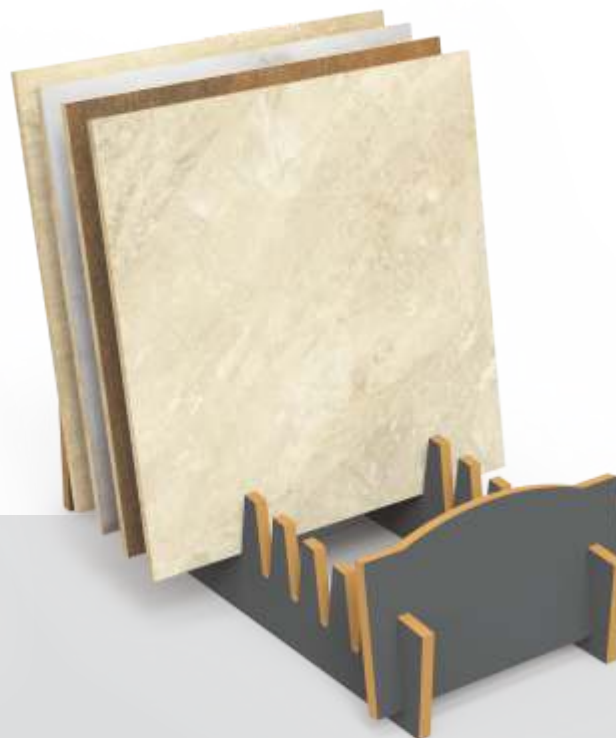

▶ **PS-14**

Panel Size	Stand Size	Crate Size
30 x 60	10	20 x 40 h:20

▶ **PS-15**

Panel Size	Stand Size	Crate Size
80 x 80	11	155 x 85 h: 105
80 x 120	11	155 x 85 h: 145

▶ **PS-16**

Panel Size	Stand Size	Crate Size
30 x 60	11	80 x 40 h: 25

▶ **PS-18**

Panel Size	Stand Size	Crate Size
60 x 60	6	45 x 60 h: 55

▶ **PS-19**

Panel Size	Stand Size	Crate Size
60 x 60	10	45 x 60 h: 115

▶ **PS-20**

Panel Size	Stand Size	Crate Size
60 x 60	10	40 x 70 h: 20

▶ **PS-21**

Panel Size	Stand Size	Crate Size
60 x 60	10	45 x 70 h:40

▶ **PS-22**

Panel Size	Stand Size	Crate Size
60 x 60	10	40 x 80 h:25

▶ **PS-23**

Panel Size	Stand Size	Crate Size
80 x 80	10	70 x 55 h:140