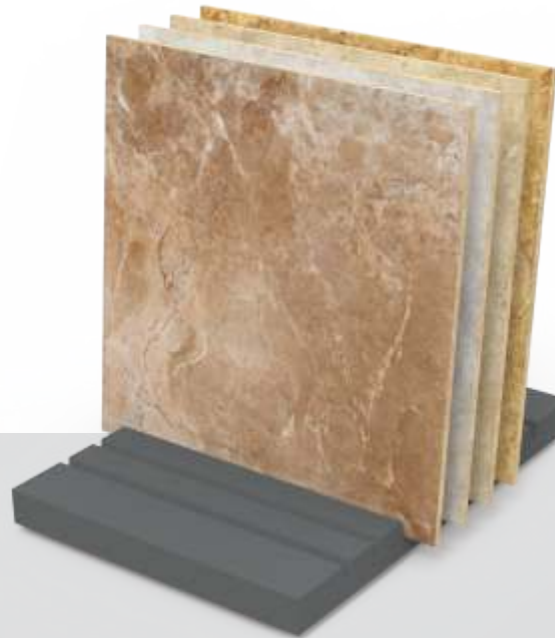

▶ **PS-18**

Panel Size	Stand Size	Crate Size
60 x 60	6	45 x 60 h: 55

▶ **PS-19**

Panel Size	Stand Size	Crate Size
60 x 60	10	45 x 60 h: 115

▶ **PS-20**

Panel Size	Stand Size	Crate Size
60 x 60	10	40 x 70 h: 20

▶ **PS-21**

Panel Size	Stand Size	Crate Size
60 x 60	10	45 x 70 h:40

▶ **PS-22**

Panel Size	Stand Size	Crate Size
60 x 60	10	40 x 80 h:25

▶ **PS-23**

Panel Size	Stand Size	Crate Size
80 x 80	10	70 x 55 h:140

▶ **PS-24**

Panel Size	Stand Size	Crate Size
60 x 120	8	55 x 107 h: 180

▶ **PS-25**

Panel Size	Stand Size	Crate Size
60 x 60	8	50 x 70 h: 7

▶ **PS-26**

Panel Size	Stand Size	Crate Size
60 x 60	8	50 x 65 h: 25