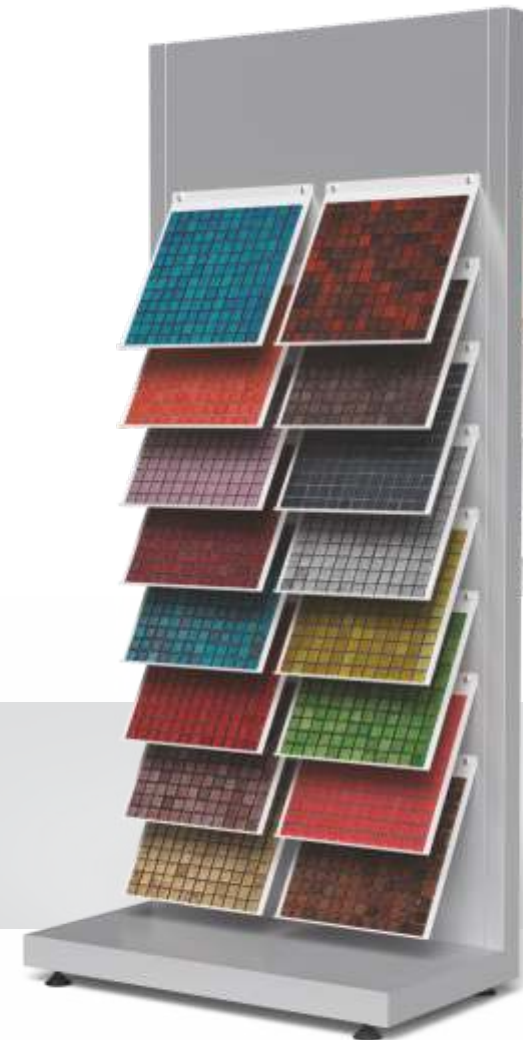

► **MZ-02**

Panel Size	Number of Panels	Stand Size	Crate Size
33 x 33	20	80 x 50 h: 190	200 x 90 h: 70