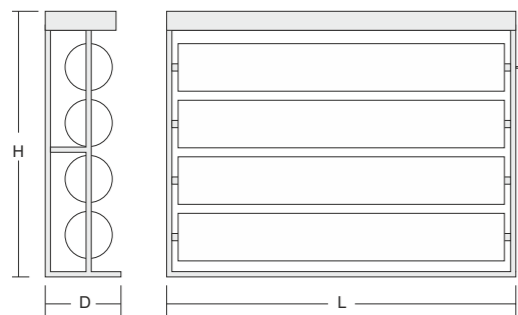

Carpet Size	Code	Number Of Rolls	H	D	L
400cm	VRLS01	4	265	90	440
	VRLS02	5	330	90	440
	VRLS03	6	390	90	440
300cm	VRLS04	4	265	90	340
	VRLS05	5	330	90	340
	VRLS06	6	390	90	340
200cm	VRLS07	4	265	90	240
	VRLS08	5	330	90	240
	VRLS09	6	390	90	240