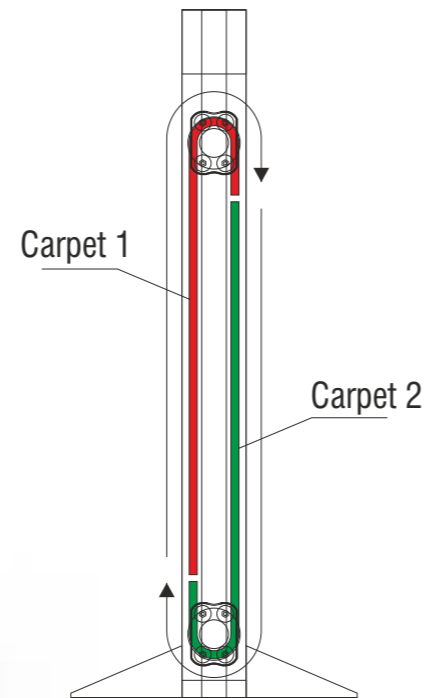

A Triad Set

- 1 Rail
- 3 Clamps
- 6 Wheels
- 2 Stoppers

DIMENSIONS (CM)

CARPET (CLAMP) WIDTH	SET TYPE	CODE	RAIL LENGTH
125 cm	Single	AS 1251	250
	Double	AS 1252	375
	Triad	AS 1253	500
140 cm	Single	AS 1401	280
	Double	AS 1402	420
	Triad	AS 1403	560
150 cm	Single	AS 1501	300
	Double	AS 1502	450
	Triad	AS 1503	600
160 cm	Single	AS 1601	320
	Double	AS 1602	480
	Triad	AS 1603	640
170 cm	Single	AS 1701	340
	Double	AS 1702	510
	Triad	AS 1703	680
200 cm	Single	AS 2001	400
	Double	AS 2002	600
	Triad	AS 2003	800
250 cm	Single	AS 2501	500
	Double	AS 2502	750
	Triad	AS 2503	1000
300 cm	Single	AS 3001	600
	Double	AS 3002	900
	Triad	AS 3003	1200

04

Showcase Stands

Showcase Stands

DIMENSIONS

CARPET SIZE (cm)	CODE	H (cm)	D (cm)	L (cm)
125x200	AK 1021	250	125	163
150x230	AK 1022	285	150	188
160x230	AK 1023	285	160	198
170x250	AK 1024	300	170	208
200x300	AK 1025	350	200	238

DIMENSIONS

CARPET SIZE (cm)	CODE	H (cm)	D (cm)	L (cm)
125x200	AK 1031	245	150	188
150x230	AK 1032	275	180	216
160x230	AK 1033	280	191	227
170x250	AK 1034	295	203	240
200x300	AK 1035	345	238	272

ROTATING CARPET								
Code	DP210	DP211	DP212	DP213	DP214	DP215	DP216	DP217
Carpet Size	120*180	125*200	150*233	160*233	170*240	170*250	200*290	200*300