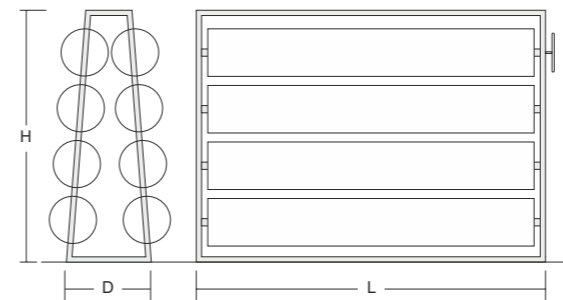

Roll Systems

RLS01

RLS10

Carpet Size	Code	Number Of Rolls	H	D	L
400cm	RLS01	4	245	90	431
	RLS02	5	310	90	431
	RLS03	6	370	90	431
300cm	RLS04	4	245	90	331
	RLS05	5	310	90	331
	RLS06	6	370	90	331
200cm	RLS07	4	245	90	231
	RLS08	5	310	90	231
	RLS09	6	370	90	231