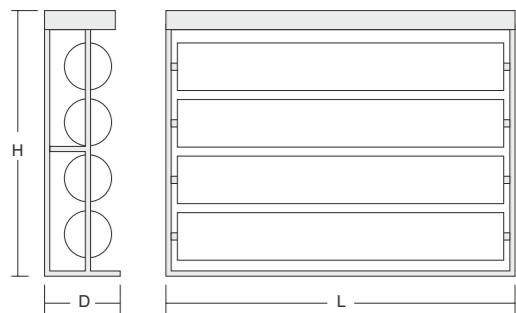

Carpet Size	Code	Number Of Rolls	H	D	L
80cm	ARS01	3	250	70	120
	ARS02	4	310	70	120
100cm	ARS03	3	250	70	140
	ARS04	4	310	70	140
120cm	ARS05	3	250	70	160
	ARS06	4	310	70	160