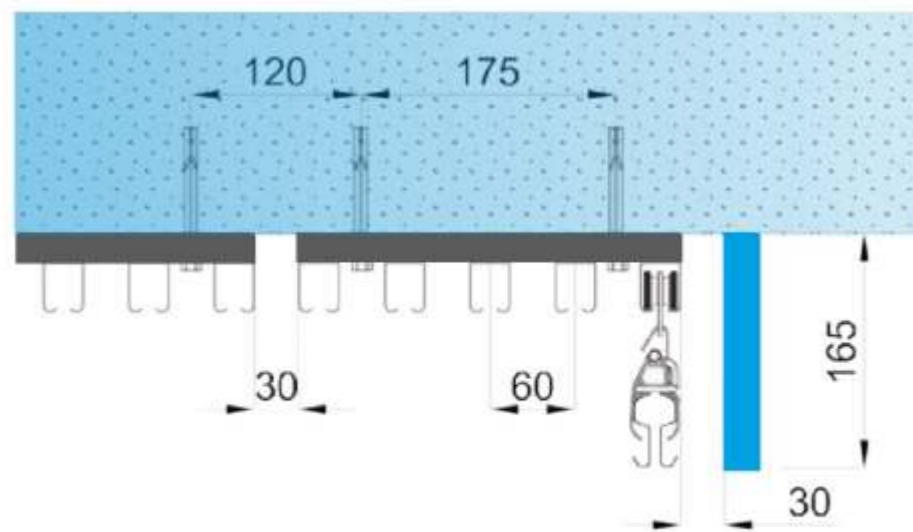

01

Rail Systems

Rail Systems

CEILING FIXED RAIL SYSTEM

A Single Set

- 1 Rail
- 1 Clamps
- 2 Wheels
- 2 Stoppers

A Double Set

- 1 Rail
- 2 Clamps
- 4 Wheels
- 2 Stoppers

A Triad Set

- 1 Rail
- 3 Clamps
- 6 Wheels
- 2 Stoppers

DIMENSIONS (CM)

CARPET (CLAMP) WIDTH	SET TYPE	CODE	RAIL LENGTH
125 cm	Single	AS 1251	250
	Double	AS 1252	375
	Triad	AS 1253	500
140 cm	Single	AS 1401	280
	Double	AS 1402	420
	Triad	AS 1403	560
150 cm	Single	AS 1501	300
	Double	AS 1502	450
	Triad	AS 1503	600
160 cm	Single	AS 1601	320
	Double	AS 1602	480
	Triad	AS 1603	640
170 cm	Single	AS 1701	340
	Double	AS 1702	510
	Triad	AS 1703	680
200 cm	Single	AS 2001	400
	Double	AS 2002	600
	Triad	AS 2003	800
250 cm	Single	AS 2501	500
	Double	AS 2502	750
	Triad	AS 2503	1000
300 cm	Single	AS 3001	600
	Double	AS 3002	900
	Triad	AS 3003	1200

DIMENSIONS

Double

Triad

STANDARD RAIL SYSTEM

Carpet Size 125x200 (cm)					
Code	Capacity	H (cm)	D (cm)	L (cm)	
RS-91	10	229	72	262	
RS-92	15	229	102	262	
RS-93	20	229	131	262	
RS-94	25	229	161	262	
RS-95	30	229	190	265	
RS-96	35	229	220	265	
RS-97	20	229	72	391	
RS-98	30	229	102	391	
RS-99	40	229	131	391	
RS-100	50	229	161	391	
RS-101	60	229	190	395	
RS-102	70	229	220	395	
RS-103	30	229	72	520	
RS-104	45	229	102	520	
RS-105	60	229	131	520	
RS-106	75	229	161	520	
RS-107	90	229	190	525	
RS-108	105	229	220	525	