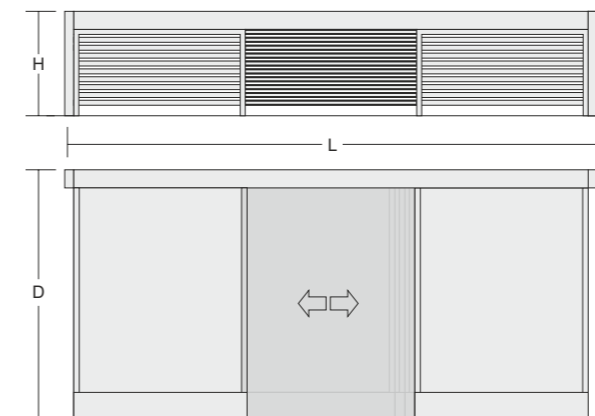

Floor Stands

KY01

KY101

SLIDING FLOOR STAND(SINGLE)						
Carpet Size	Code	Number Of Arms	Carpet Capacity	H	D	L
125x200	KY 01	10	10	115	270	280
160x233	KY 02	10	10	115	305	350
170x250	KY 03	10	10	115	320	370