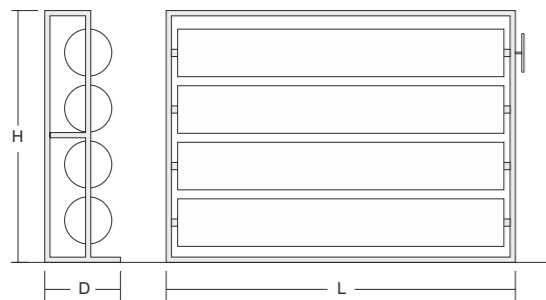

Roll Systems

RLS01

RLS10

Carpet Size	Code	Number Of Rolls	H	D	L
400cm	RLS01	4	245	90	431
	RLS02	5	310	90	431
	RLS03	6	370	90	431
300cm	RLS04	4	245	90	331
	RLS05	5	310	90	331
	RLS06	6	370	90	331
200cm	RLS07	4	245	90	231
	RLS08	5	310	90	231
	RLS09	6	370	90	231