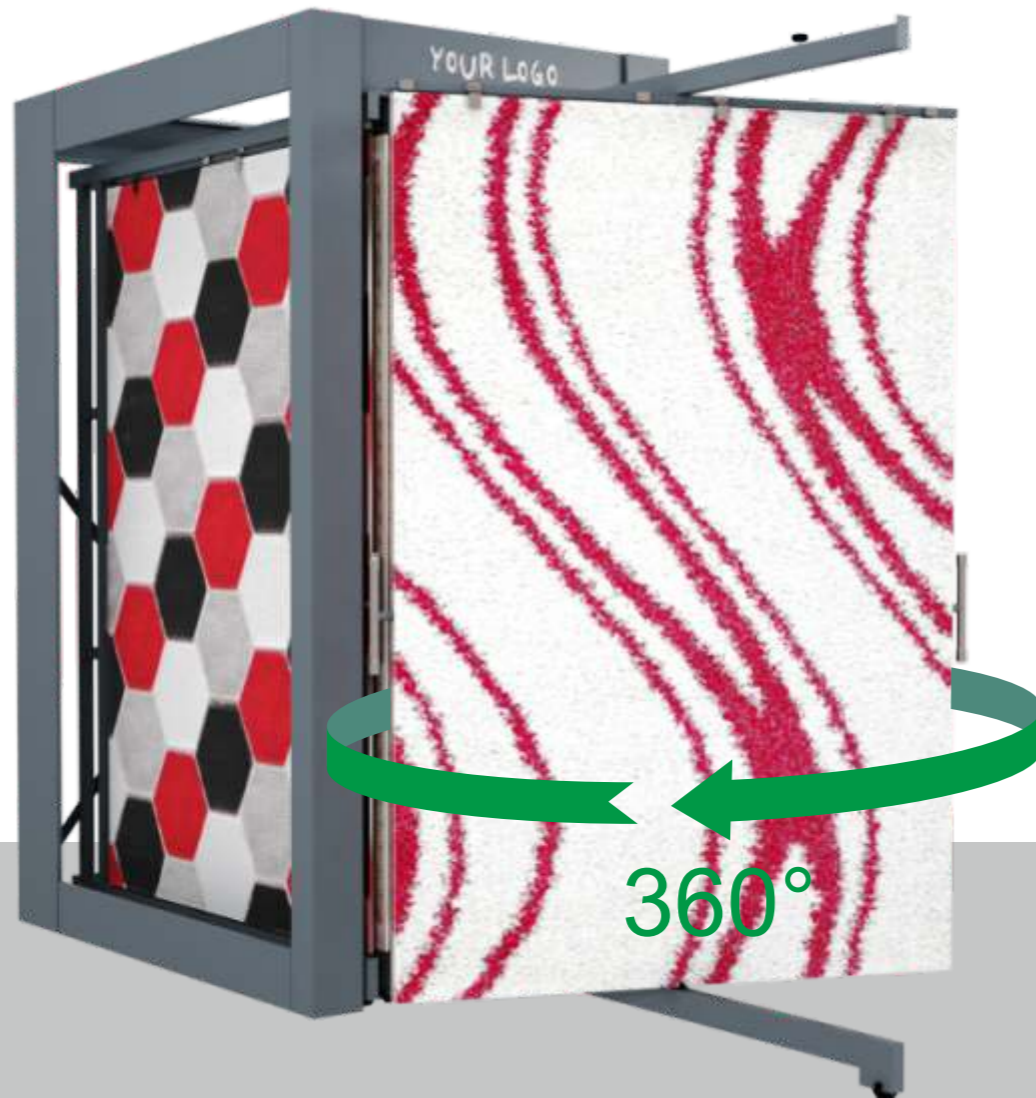

DIMENSIONS

	CODE	ARMS	CAPACITY	H (cm)	D1 (cm)	D2 (cm)	L (cm)
120x200	RMS 121	10	20	247	164	305	133
	RMS 122	15	30	247	164	305	188
	RMS 123	20	40	247	164	305	243
140x200	RMS 141	10	20	247	179	335	133
	RMS 142	15	30	247	179	335	188
	RMS 143	20	40	247	179	335	243
150x230	RMS 151	10	20	280	189	355	133
	RMS 152	15	30	280	189	355	188
	RMS 153	20	40	280	189	355	243
160x230	RMS 161	10	20	280	199	375	133
	RMS 162	15	30	280	199	375	188
	RMS 163	20	40	280	199	375	243
170x250	RMS 171	10	20	297	209	395	133
	RMS 172	15	30	297	209	395	188
	RMS 173	20	40	297	209	395	243