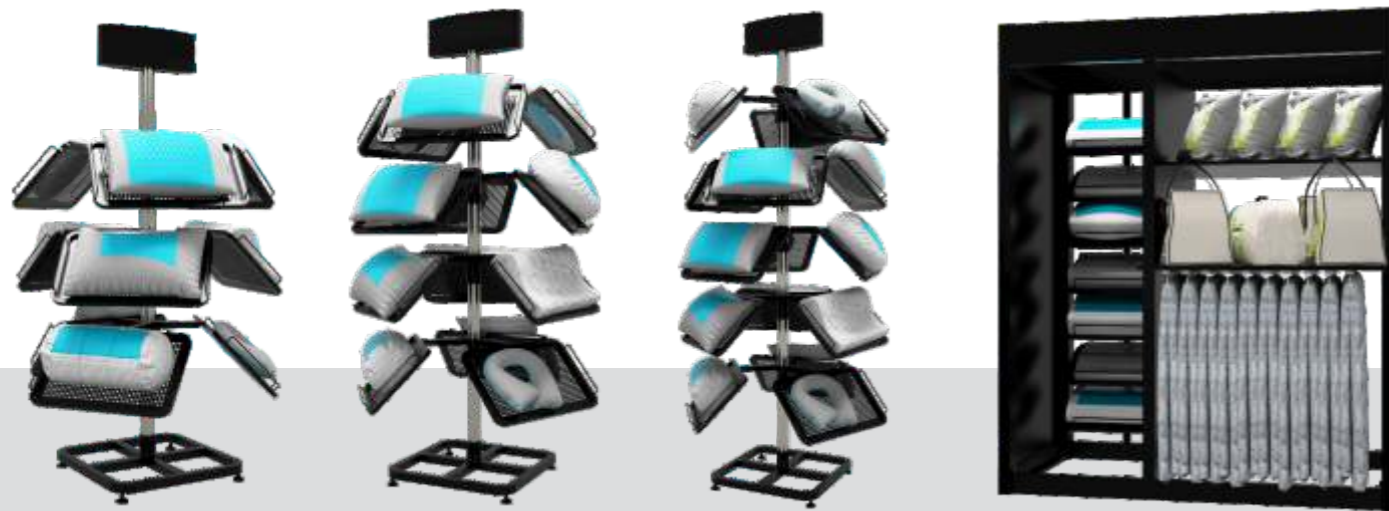

SHOWROOM SUPPLEMENTS

SHOWROOM SUPPLEMENTS

SHOWROOM SUPPLEMENTS