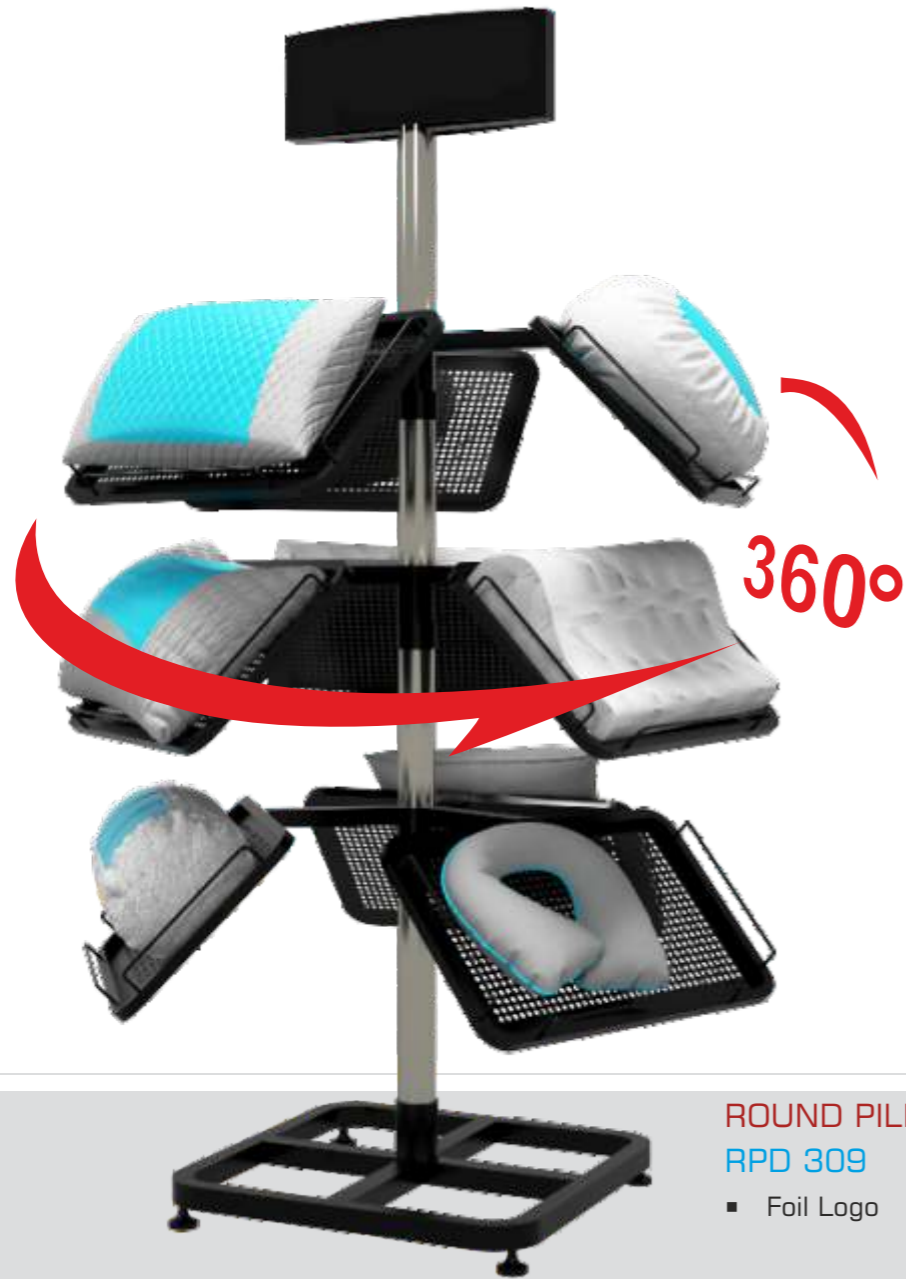

SECTION DISPLAY RACK
SDR 106

- Foil Logo

HEADBOARD DISPLAY RACK
HDR 102

- 2 Headboards

Technical Specifications

Section Size: 40x50cm | 19,5x15,7in

Code	Capacity	H		D		L	
		cm	in	cm	in	cm	in
SDR 106	6 SECTIONS	220	86,5	50	19,5	60	23,5

Technical Specifications

Headboard Width: 90 cm | 35,4 in

Code	Capacity	H		D		L	
		cm	in	cm	in	cm	in
HDR 102	2 HEADBOARDS	130	51	30	11,8	90	35,4

PILLOW DISPLAY RACK
PDR 206

- Foil Logo

PILLOW DISPLAY RACK
PDR 510

- Front Poster
- Side Poster

Technical Specifications

Pillow Size: 40x70 cm | 15,7x21,6 in

Code	Capacity	H		D		L	
		cm	in	cm	in	cm	in
PDR 206	6 PILLOWS	220	86,5	55	21,6	80	31,5

Technical Specifications

Pillow Size: 40x70 cm | 15,7x21,6 in

Code	Capacity	H		D		L	
		cm	in	cm	in	cm	in
PDR 510	10 PILLOWS	210	82,6	50	19,6	151	59,4

ROUND PILLOW DISPLAY RACK
RPD 309
 ■ Foil Logo

ROUND PILLOW DISPLAY RACK
RPD 312
 ■ Foil Logo

Technical Specifications Pillow Size: 40x70 cm | 15,7x21,6 in