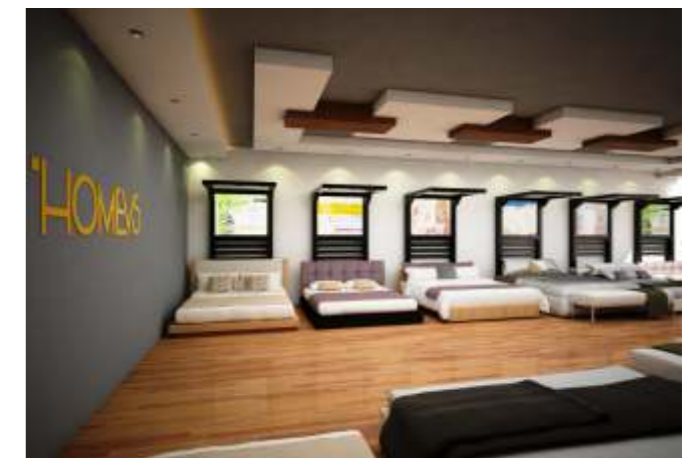

Technical Specifications

Code	Capacity	H		D		L	
		cm	in	cm	in	cm	in
BDS 101	1 BOX BED	230	90,5	143	56	120	47