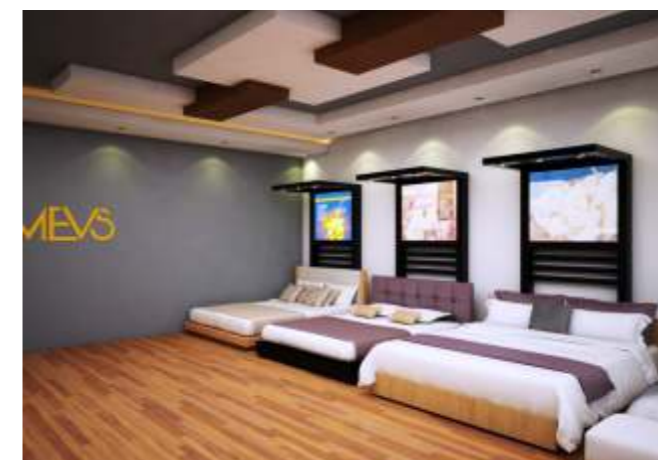

Technical Specifications

Code	Capacity	H		D		L	
		cm	in	cm	in	cm	in
BDS 102	1 BOX BED	230	90,5	103	40,5	120	47