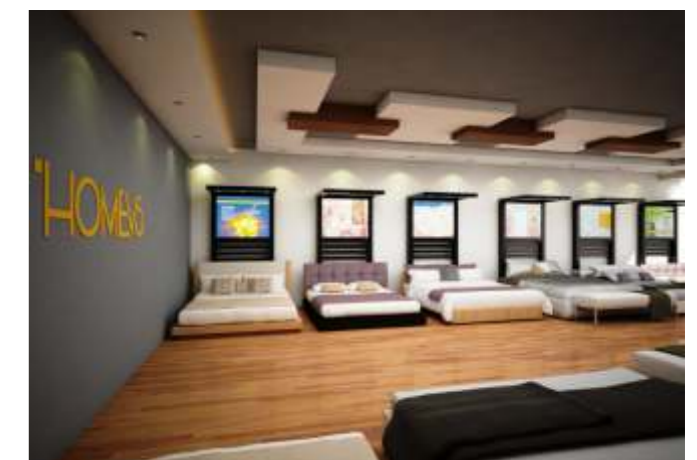

Technical Specifications

Code	Capacity	H		D		L	
		cm	in	cm	in	cm	in
BDS 102	1 BOX BED	230	90,5	103	40,5	120	47