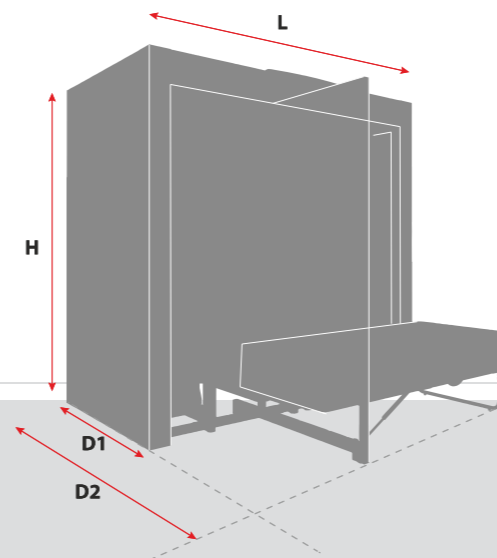

▪ Please contact for different colors!

MATTRESS DISPLAY RACK SYSTEMS

COMPACT MATTRESS DISPLAY RACK SYSTEM

COMPACT MATTRESS DISPLAY RACK SYSTEM

■ 110cm / 43,5in depth for 90cm / 36in mattress

Technical Specifications

Mattress Size	H _x	D _{1x}	D _{2x}	L _x
90x180cm 36inx72in	H-10cm 3in	D ₁	D ₂	L
90x200cm 36inx78in	H+10cm 3in	D ₁	D ₂	L
100x190cm 39inx75in	H	D ₁ +10cm 4in	D ₂ +10cm 4in	L
100x200cm 39inx80in	H+10cm 5in	D ₁ +20cm 8in	D ₂ +20cm 8in	L