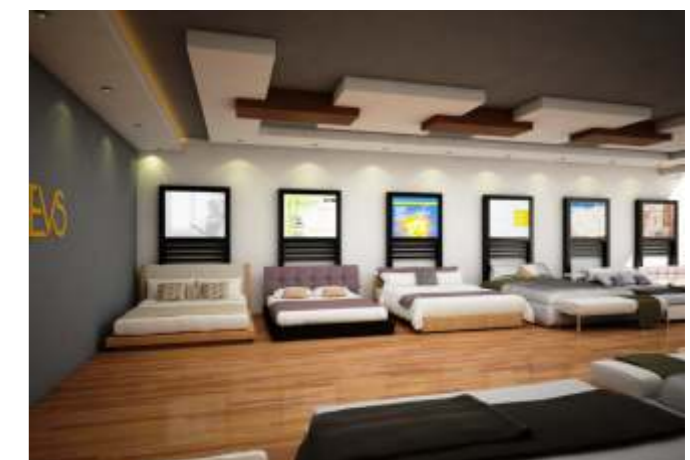

Technical Specifications

Code	Capacity	H		D		L	
		cm	in	cm	in	cm	in
BDS 201	1 BOX BED	230	90,5	23	9	120	47