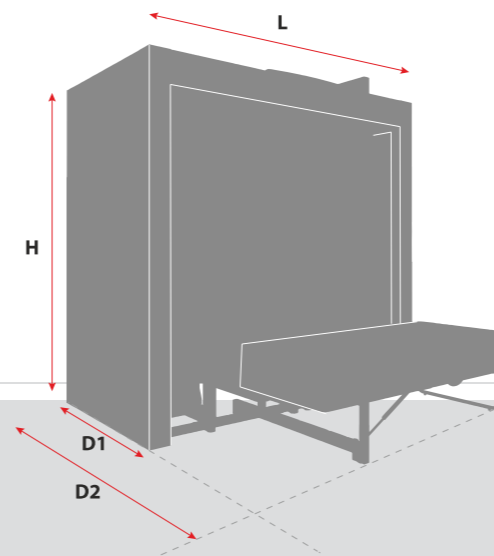

Mattress Size	H_x	D_{1x}	D_{2x}	L_x
90x180cm | 36inx72in	H-10cm | 3in	D₁	D₂	L
90x200cm | 36inx78in	H+10cm | 3in	D₁	D₂	L
100x190cm | 39inx75in	H	D₁+10cm | 4in	D₂+10cm | 4in	L
100x200cm | 39inx80in	H+10cm | 5in	D₁+20cm | 8in	D₂+20cm | 8in	L

■ This system can be customised to any mattress size.