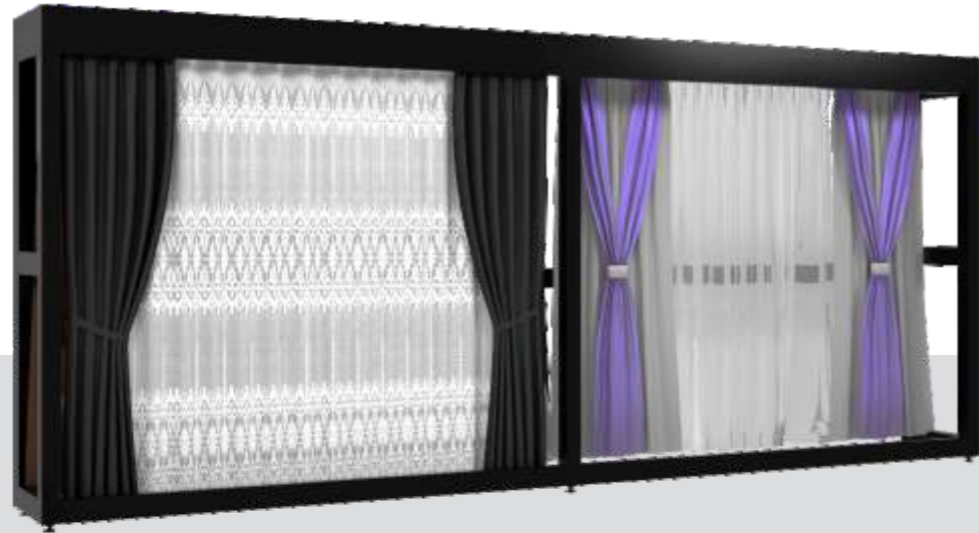

CURTAIN RAIL RACK SYSTEM

CURTAIN RAIL RACK SYSTEM